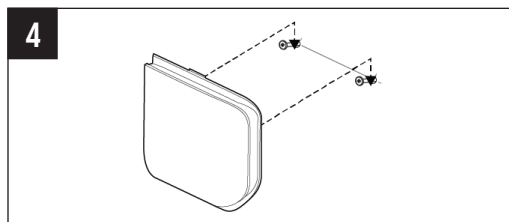

WALL MOUNT

BY USING THIS PRODUCT, YOU ARE AGREEING TO THE TERMS OF THE END USER LICENSE AGREEMENT (EULA) AT: <http://documents.polycom.com/indexes/licenses>. IF YOU DO NOT AGREE TO THE TERMS OF THE EULA, DO NOT USE THE PRODUCT, AND YOU MAY RETURN IT IN THE ORIGINAL PACKAGING TO THE SELLER FROM WHOM YOU PURCHASED THE PRODUCT. Refer to the Limited Warranty section of the Product Warranty Guide found under Services at <http://support.polycom.com/>