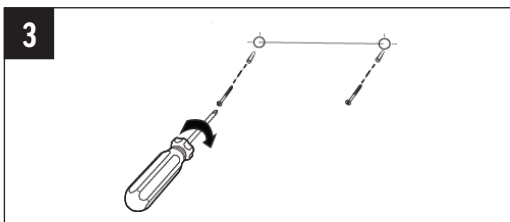

WALL MOUNT

BY USING THIS PRODUCT, YOU ARE AGREEING TO THE TERMS OF THE END USER LICENSE AGREEMENT (EULA) AT: <http://documents.polycom.com/indexes/licenses>. IF YOU DO NOT AGREE TO THE TERMS OF THE EULA, DO NOT USE THE PRODUCT, AND YOU MAY RETURN IT IN THE ORIGINAL PACKAGING TO THE SELLER FROM WHOM YOU PURCHASED THE PRODUCT. Refer to the Limited Warranty section of the Product Warranty Guide found under Services at <http://support.polycom.com/>