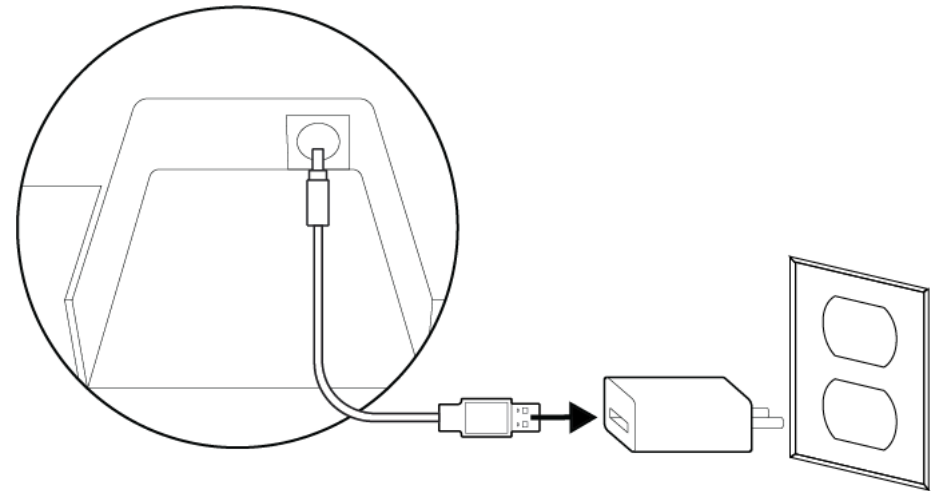

POLY ROVE R8 DECT IP PHONE REPEATER SETUP SHEET

TOOLS NEEDED

PACKAGE CONTENTS

Repeater

Base Stand

6.5x31 mm/
.22x1.22 in.
Screws

USB Power Cable

5V USB Power Adapter
(Varies by Country)

STAND MOUNT

CONNECT POWER

WALL MOUNT

BY USING THIS PRODUCT, YOU ARE AGREEING TO THE TERMS OF THE END USER LICENSE AGREEMENT (EULA) AT: <http://documents.polycom.com/indexes/licenses>. IF YOU DO NOT AGREE TO THE TERMS OF THE EULA, DO NOT USE THE PRODUCT, AND YOU MAY RETURN IT IN THE ORIGINAL PACKAGING TO THE SELLER FROM WHOM YOU PURCHASED THE PRODUCT. Refer to the Limited Warranty section of the Product Warranty Guide found under Services at <http://support.polycom.com/>