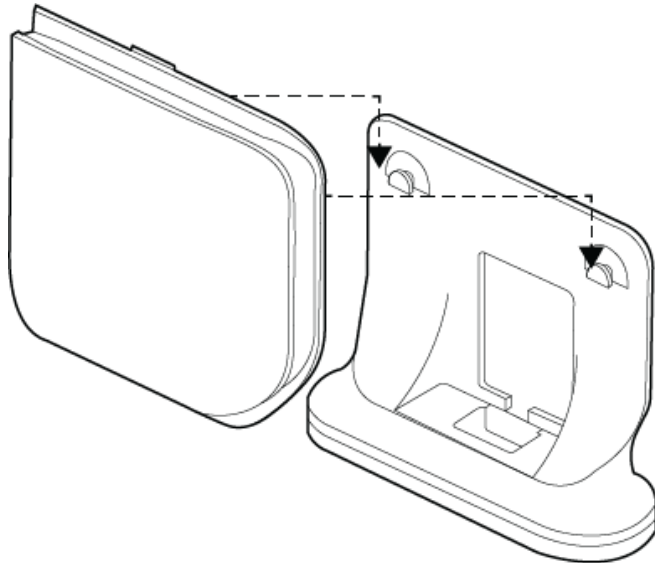

POLY ROVE R8 DECT IP PHONE REPEATER SETUP SHEET

TOOLS NEEDED

PACKAGE CONTENTS

Repeater

Base Stand

6.5x31 mm/
.22x1.22 in.
Screws

USB Power Cable

5V USB Power Adapter
(Varies by Country)

STAND MOUNT

CONNECT POWER

WALL MOUNT

BY USING THIS PRODUCT, YOU ARE AGREEING TO THE TERMS OF THE END USER LICENSE AGREEMENT (EULA) AT: <http://documents.polycom.com/indexes/licenses>. IF YOU DO NOT AGREE TO THE TERMS OF THE EULA, DO NOT USE THE PRODUCT, AND YOU MAY RETURN IT IN THE ORIGINAL PACKAGING TO THE SELLER FROM WHOM YOU PURCHASED THE PRODUCT. Refer to the Limited Warranty section of the Product Warranty Guide found under Services at <http://support.polycom.com/>