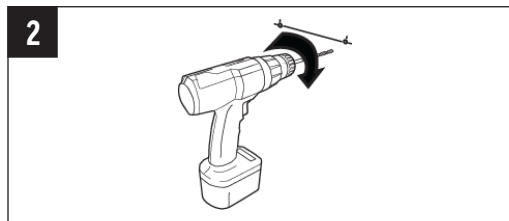

WALL MOUNT

BY USING THIS PRODUCT, YOU ARE AGREEING TO THE TERMS OF THE END USER LICENSE AGREEMENT (EULA) AT: <http://documents.polycom.com/indexes/licenses>. IF YOU DO NOT AGREE TO THE TERMS OF THE EULA, DO NOT USE THE PRODUCT, AND YOU MAY RETURN IT IN THE ORIGINAL PACKAGING TO THE SELLER FROM WHOM YOU PURCHASED THE PRODUCT. Refer to the Limited Warranty section of the Product Warranty Guide found under Services at <http://support.polycom.com/>