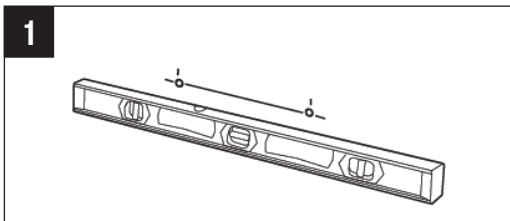

POLY ROVE R8 DECT IP PHONE REPEATER SETUP SHEET

TOOLS NEEDED

PACKAGE CONTENTS

Repeater

Base Stand

6.5x31 mm/
.22x1.22 in.
Screws

USB Power Cable

5V USB Power Adapter
(Varies by Country)

STAND MOUNT

CONNECT POWER

WALL MOUNT

BY USING THIS PRODUCT, YOU ARE AGREEING TO THE TERMS OF THE END USER LICENSE AGREEMENT (EULA) AT: <http://documents.polycom.com/indexes/licenses>. IF YOU DO NOT AGREE TO THE TERMS OF THE EULA, DO NOT USE THE PRODUCT, AND YOU MAY RETURN IT IN THE ORIGINAL PACKAGING TO THE SELLER FROM WHOM YOU PURCHASED THE PRODUCT. Refer to the Limited Warranty section of the Product Warranty Guide found under Services at <http://support.polycom.com/>