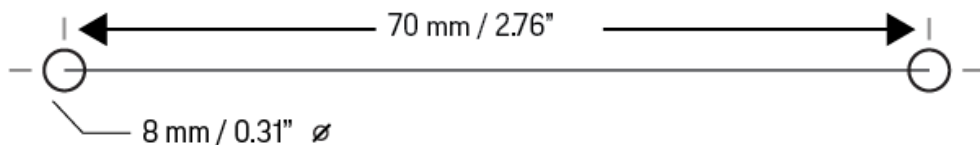

WALL MOUNT

BY USING THIS PRODUCT, YOU ARE AGREEING TO THE TERMS OF THE END USER LICENSE AGREEMENT (EULA) AT: <http://documents.polycom.com/indexes/licenses>. IF YOU DO NOT AGREE TO THE TERMS OF THE EULA, DO NOT USE THE PRODUCT, AND YOU MAY RETURN IT IN THE ORIGINAL PACKAGING TO THE SELLER FROM WHOM YOU PURCHASED THE PRODUCT. Refer to the Limited Warranty section of the Product Warranty Guide found under Services at <http://support.polycom.com/>