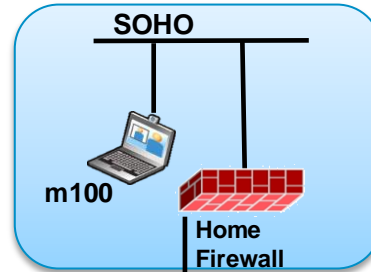

Scenario 2 – 4 Site internal No VPN between sites

- Ideal where one room system in each site + home offices
- Teleworker connecting to main office for a conference
- Architecture firm collaborating on a project from multiple sites