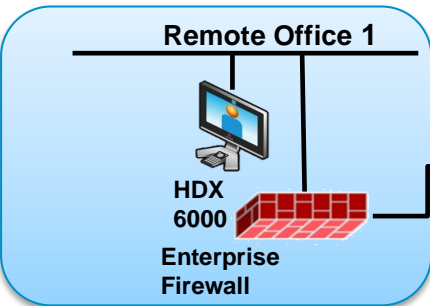

Scenario 2 – 4 Site internal No VPN between sites

- Ideal where one room system in each site + home offices
- Teleworker connecting to main office for a conference
- Architecture firm collaborating on a project from multiple sites