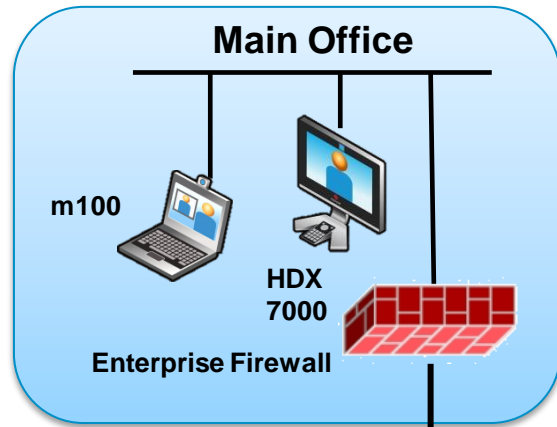

POLYCOM[®]

**Polycom[®] RealPresence[™]
Ready Deployment
Scenarios**

Scenario 1 – 3 Site internal No VPN between sites

- Ideal where one room system in each site
- Possible dedicated bandwidth for video – e.g separate cable modem
- For example: Doctors clinics connecting to hospitals
- Factories connecting to head quarters