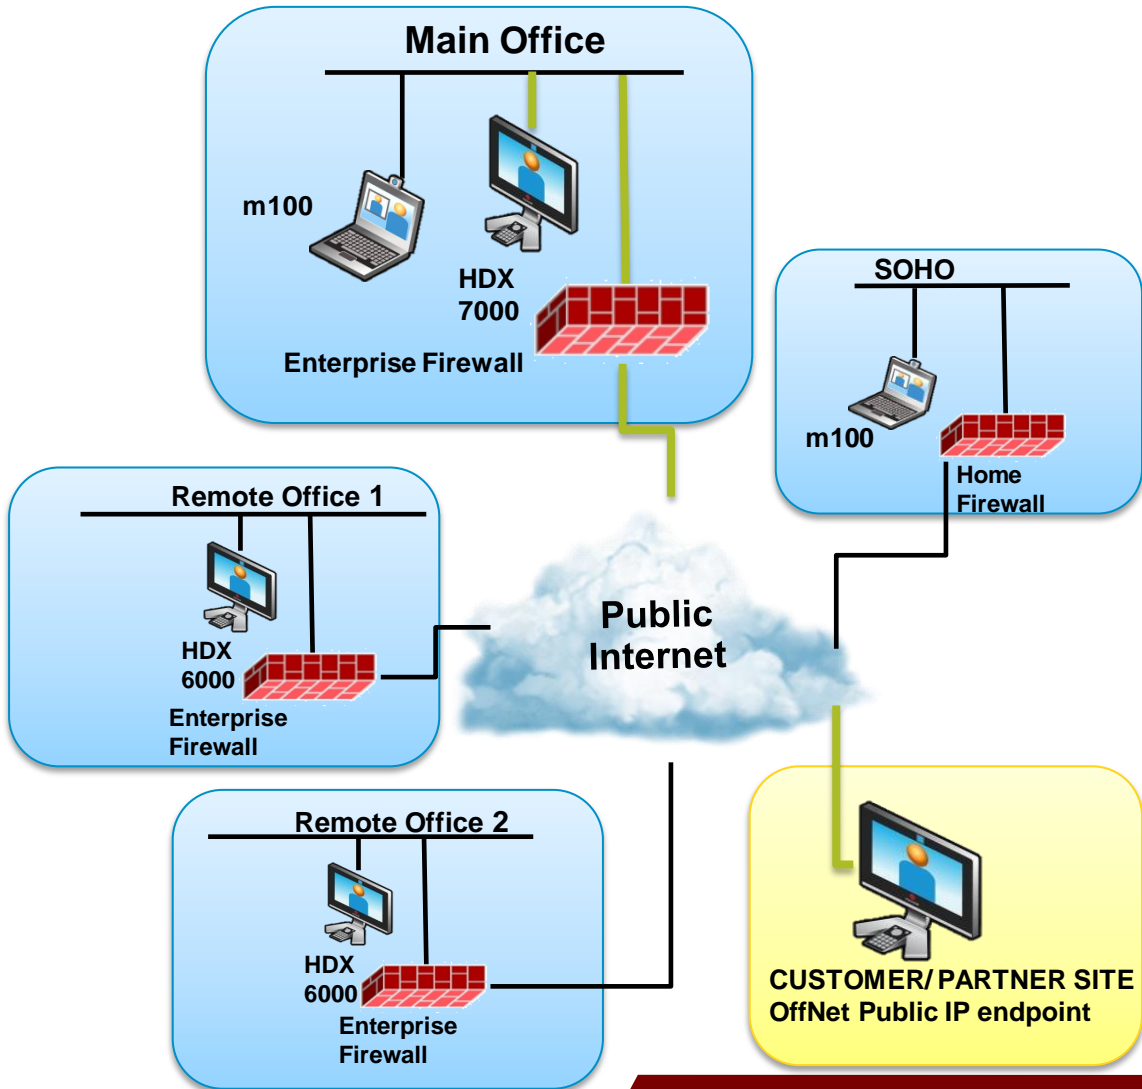

POLYCOM[®]

**Polycom[®] RealPresence[™]
Ready Deployment
Scenarios**

Scenario 1 – 3 Site internal No VPN between sites

- Ideal where one room system in each site
- Possible dedicated bandwidth for video – e.g separate cable modem
- For example: Doctors clinics connecting to hospitals
- Factories connecting to head quarters

Scenario 2 – 4 Site internal No VPN between sites

- Ideal where one room system in each site + home offices
- Teleworker connecting to main office for a conference
- Architecture firm collaborating on a project from multiple sites

Scenario 3 – 4 Site internal + B2B

No VPN between sites

- Ideal where one room system in each site
- Connect to a trusted business partner (supplier/ vendor)
- Teleworker connecting to main office for a conference
- Advertising / PR firm collaborating with clients

Scenario 4 – 4 Site internal VPN between sites

- Multiple room systems in each site + home offices
- Main office has applications (database, CRM etc) requiring VPN connections (permanent VPN between offices)
- Regional financial institution with multiple branches