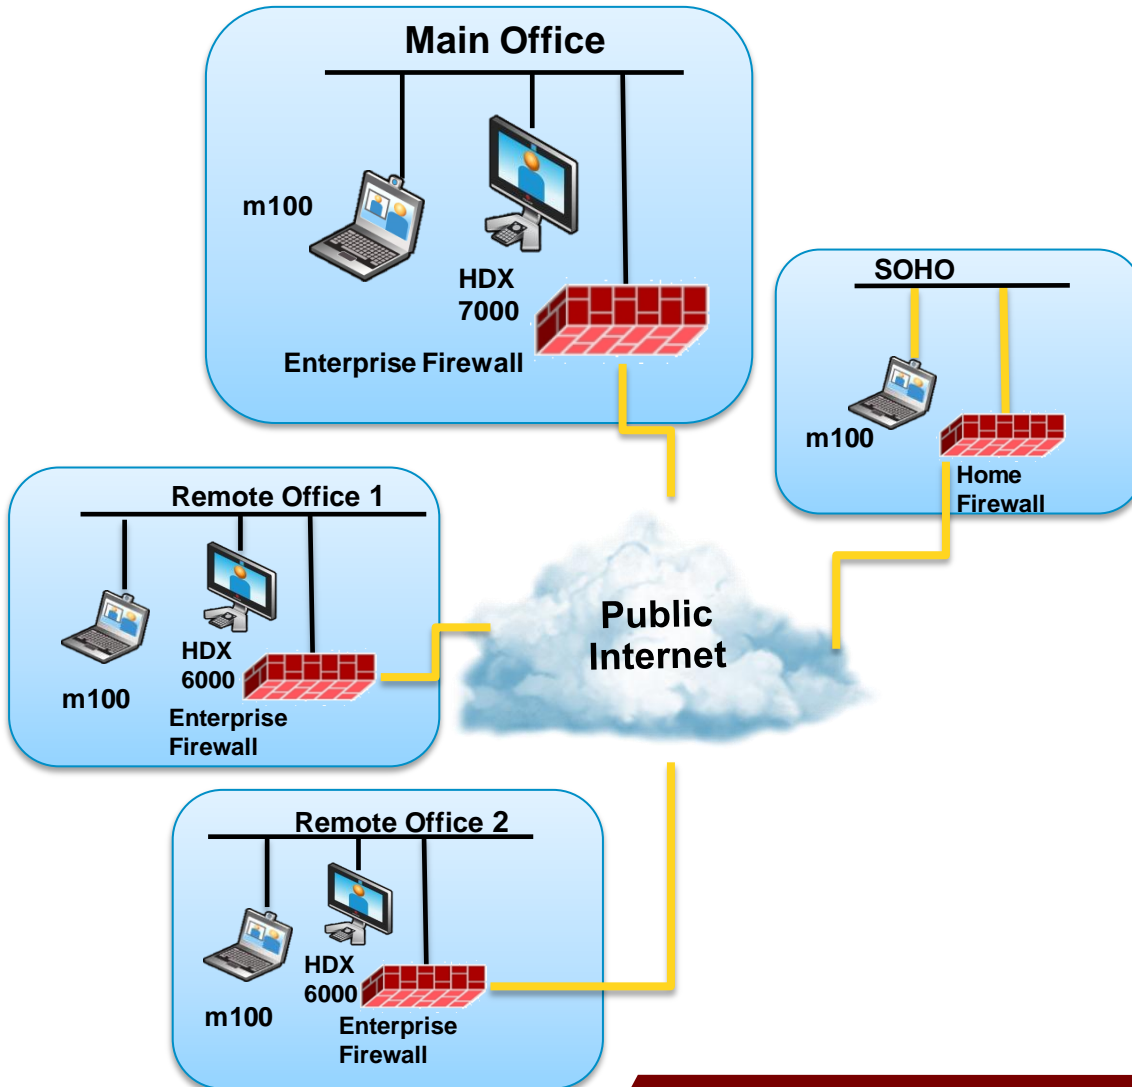

POLYCOM[®]

**Polycom[®] RealPresence[™]
Ready Deployment
Scenarios**

Scenario 1 – 3 Site internal No VPN between sites

- Ideal where one room system in each site
- Possible dedicated bandwidth for video – e.g separate cable modem
- For example: Doctors clinics connecting to hospitals
- Factories connecting to head quarters

Scenario 2 – 4 Site internal No VPN between sites

- Ideal where one room system in each site + home offices
- Teleworker connecting to main office for a conference
- Architecture firm collaborating on a project from multiple sites

Scenario 3 – 4 Site internal + B2B

No VPN between sites

- Ideal where one room system in each site
- Connect to a trusted business partner (supplier/ vendor)
- Teleworker connecting to main office for a conference
- Advertising / PR firm collaborating with clients

Scenario 4 – 4 Site internal VPN between sites

- Multiple room systems in each site + home offices
- Main office has applications (database, CRM etc) requiring VPN connections (permanent VPN between offices)
- Regional financial institution with multiple branches