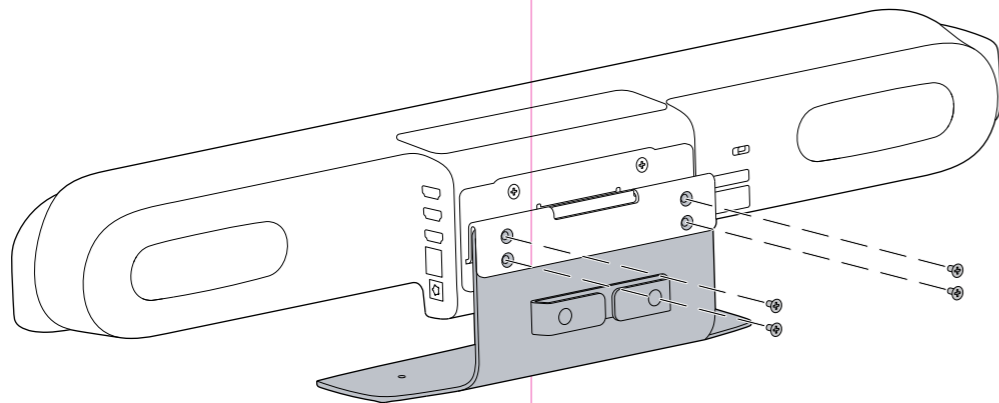

QUICK START

POLY STUDIO X50 STAND

POLY LENS

DOWNLOAD SOFTWARE
poly.com/lens

TOOLS

CONTENTS

(4) M4 × 8 mm
Flat Head Screw

poly.com/support

© 2021 Plantronics, Inc. All rights reserved. Poly, the propeller design, and the Poly logo are trademarks of Plantronics, Inc. All other trademarks are the property of their respective owners. Manufactured by Plantronics, Inc.

Recyclable where facilities exist

1725-86537-002A 05.21

1

OPTIONAL