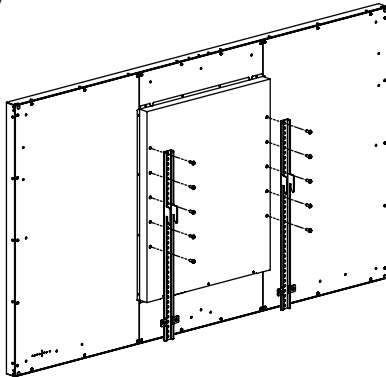

Kit 2215-68675-001

Camera Mount Bracket  
2342-68719-001

M3x8 Pan Head Screw  
1601-37219-008

**1** For 84 inch displays, install the display mount brackets on the display using five M8 x 20 button head cap screws starting from the topmost hole on each display bracket.

For 86 inch displays, install the display mount brackets on the display using five M8 x 20 button head cap screws starting from the third hole from the top of each display bracket.

Refer to the *Polycom RealPresence Group Series Wall Mount Setup Sheet* and perform step 16.