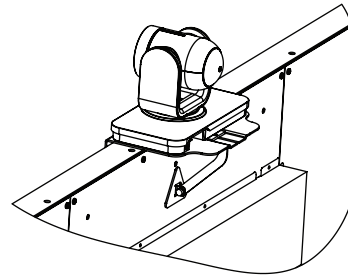

Kit 2215-68675-001

Camera Mount Bracket  
2342-68719-001

M3x8 Pan Head Screw  
1601-37219-008

**1** For 84 inch displays, install the display mount brackets on the display using five M8 x 20 button head cap screws starting from the topmost hole on each display bracket.

For 86 inch displays, install the display mount brackets on the display using five M8 x 20 button head cap screws starting from the third hole from the top of each display bracket.

Refer to the *Polycom RealPresence Group Series Wall Mount Setup Sheet* and perform step 16.

**2** Attach the EagleEye IV camera to the camera mount bracket using four M3 x 6 Phillips flat head screws.

Refer to the *Polycom RealPresence Group Series Wall Mount Setup Sheet* and perform step 19.