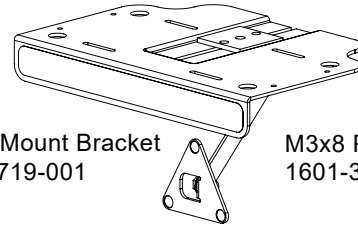

# Polycom® RealPresence® Group Series Media Center with 84-86 Inch Display Supplement

Kit 2215-65650-001  
Display Mount Brackets  
1342-65650-001

Kit 2215-08518-001  
M8x20 Button Head Cap Screw  
1601-52713-001

Kit 2215-68675-001

Camera Mount Bracket  
2342-68719-001

M3x8 Pan Head Screw  
1601-37219-008

**1** For 84 inch displays, install the display mount brackets on the display using five M8 x 20 button head cap screws starting from the topmost hole on each display bracket.