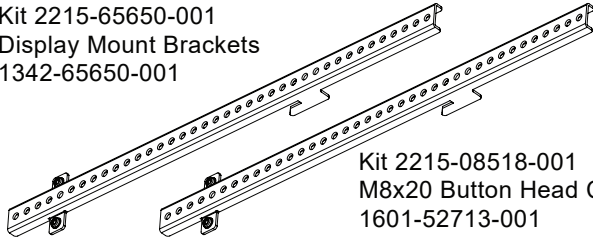

# Polycom® RealPresence® Group Series Media Center with 84-86 Inch Display Supplement

Kit 2215-65650-001  
Display Mount Brackets  
1342-65650-001

Kit 2215-08518-001  
M8x20 Button Head Cap Screw  
1601-52713-001

Kit 2215-68675-001

Camera Mount Bracket  
2342-68719-001

M3x8 Pan Head Screw  
1601-37219-008

**1** For 84 inch displays, install the display mount brackets on the display using five M8 x 20 button head cap screws starting from the topmost hole on each display bracket.

For 86 inch displays, install the display mount brackets on the display using five M8 x 20 button head cap screws starting from the third hole from the top of each display bracket.

Refer to the *Polycom RealPresence Group Series Wall Mount Setup Sheet* and perform step 16.

**2** Attach the EagleEye IV camera to the camera mount bracket using four M3 x 6 Phillips flat head screws.

Refer to the *Polycom RealPresence Group Series Wall Mount Setup Sheet* and perform step 19.