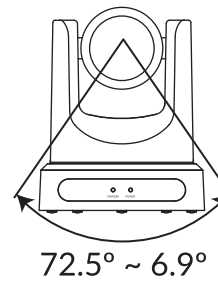

LED

Polycom RealPresence Medialign