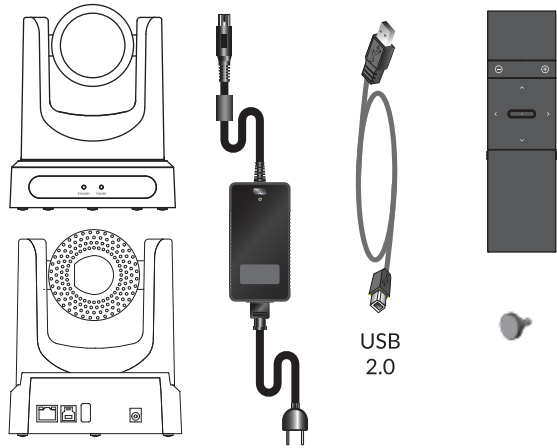

# Polycom EagleEye IV USB Camera

USB  
2.0

In addition, the label was placed on the bottom. The battery must not be exposed to excessive heat such as sunshine, fire, or the like.

Correct disposal of this product: this symbol indicates that this product must not be disposed of with household waste, according to the WEEE Directive (2012/19/EU) and your national law. This product should be taken to a collection center licensed for the recycling of waste electrical and electronic equipment (EEE). The mishandling of this type of waste could have a possible negative impact on the environment and human health due to potentially hazardous substances that are generally associated with EEE. At the same time, your cooperation in the correct disposal of this product will contribute to the efficient use of natural resources. For more information about where you can take your waste equipment for recycling, please contact your local city office, or your household waste collection service.

Operating: -10° - 40°C (14° - 104°F)  
Storage: -40° - 60°C (-40° - 140°F)

Type A

LED

Polycom RealPresence Medialign

By using this product, you are agreeing to the terms of the End User License Agreement (EULA) at: <http://documents.polycom.com/indexes/licenses>. If you do not agree to the terms of the EULA, do not use the product, and you may return it in the original packaging to the seller from whom you purchased the product.