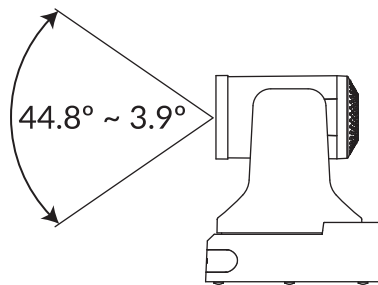

LED

Polycom RealPresence Medialign