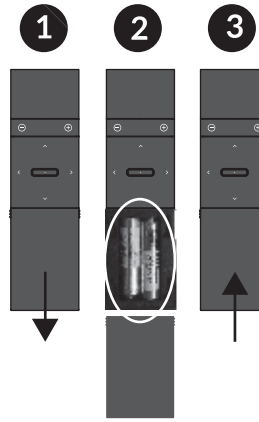

# Polycom EagleEye IV USB Camera

USB  
2.0

In addition, the label was placed on the bottom. The battery must not be exposed to excessive heat such as sunshine, fire, or the like.

Correct disposal of this product: this symbol indicates that this product must not be disposed of with household waste, according to the WEEE Directive (2012/19/EU) and your national law. This product should be taken to a collection center licensed for the recycling of waste electrical and electronic equipment (EEE). The mishandling of this type of waste could have a possible negative impact on the environment and human health due to potentially hazardous substances that are generally associated with EEE. At the same time, your cooperation in the correct disposal of this product will contribute to the efficient use of natural resources. For more information about where you can take your waste equipment for recycling, please contact your local city office, or your household waste collection service.

Operating: -10° - 40°C (14° - 104°F)  
Storage: -40° - 60°C (-40° - 140°F)

Type A

LED

Polycom RealPresence Medialign

By using this product, you are agreeing to the terms of the End User License Agreement (EULA) at: <http://documents.polycom.com/indexes/licenses>. If you do not agree to the terms of the EULA, do not use the product, and you may return it in the original packaging to the seller from whom you purchased the product.