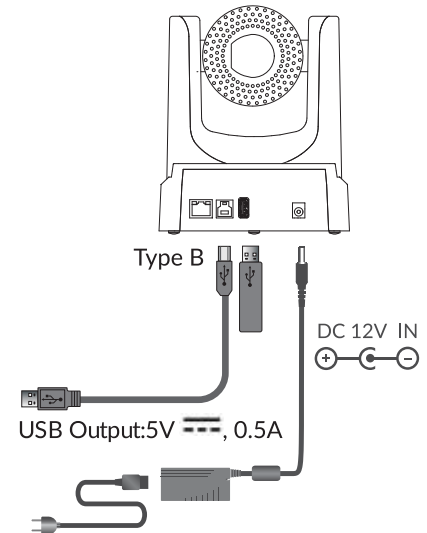

# Polycom EagleEye IV USB Camera

USB  
2.0

In addition, the label was placed on the bottom. The battery must not be exposed to excessive heat such as sunshine, fire, or the like.

Correct disposal of this product: this symbol indicates that this product must not be disposed of with household waste, according to the WEEE Directive (2012/19/EU) and your national law. This product should be taken to a collection center licensed for the recycling of waste electrical and electronic equipment (EEE). The mishandling of this type of waste could have a possible negative impact on the environment and human health due to potentially hazardous substances that are generally associated with EEE. At the same time, your cooperation in the correct disposal of this product will contribute to the efficient use of natural resources. For more information about where you can take your waste equipment for recycling, please contact your local city office, or your household waste collection service.

Operating: -10° - 40°C (14° - 104°F)  
Storage: -40° - 60°C (-40° - 140°F)

Type A

LED

Polycom RealPresence Medialign

By using this product, you are agreeing to the terms of the End User License Agreement (EULA) at: <http://documents.polycom.com/indexes/licenses>. If you do not agree to the terms of the EULA, do not use the product, and you may return it in the original packaging to the seller from whom you purchased the product.