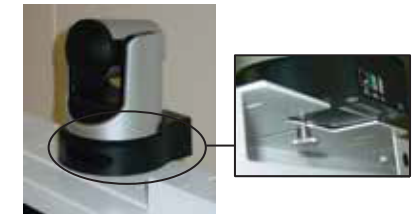

Operating: -10° - 40°C (14° - 104°F)  
Storage: -40° - 60°C (-40° - 140°F)

Type A

LED

Polycom RealPresence Medialign

By using this product, you are agreeing to the terms of the End User License Agreement (EULA) at: <http://documents.polycom.com/indexes/licenses>. If you do not agree to the terms of the EULA, do not use the product, and you may return it in the original packaging to the seller from whom you purchased the product.